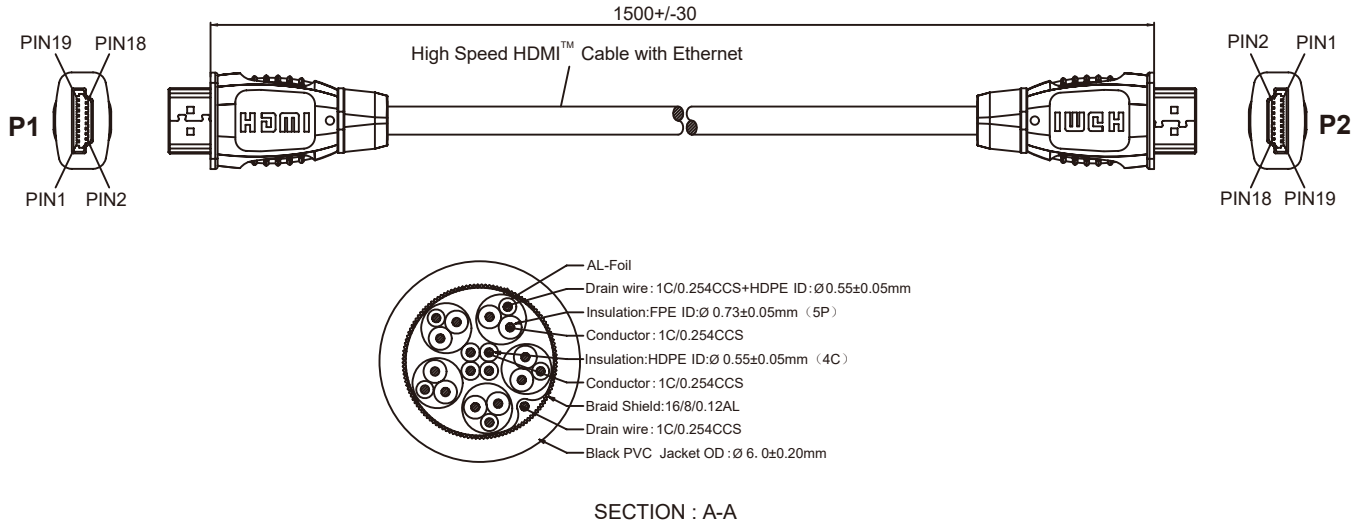

HDC015AA-BK03